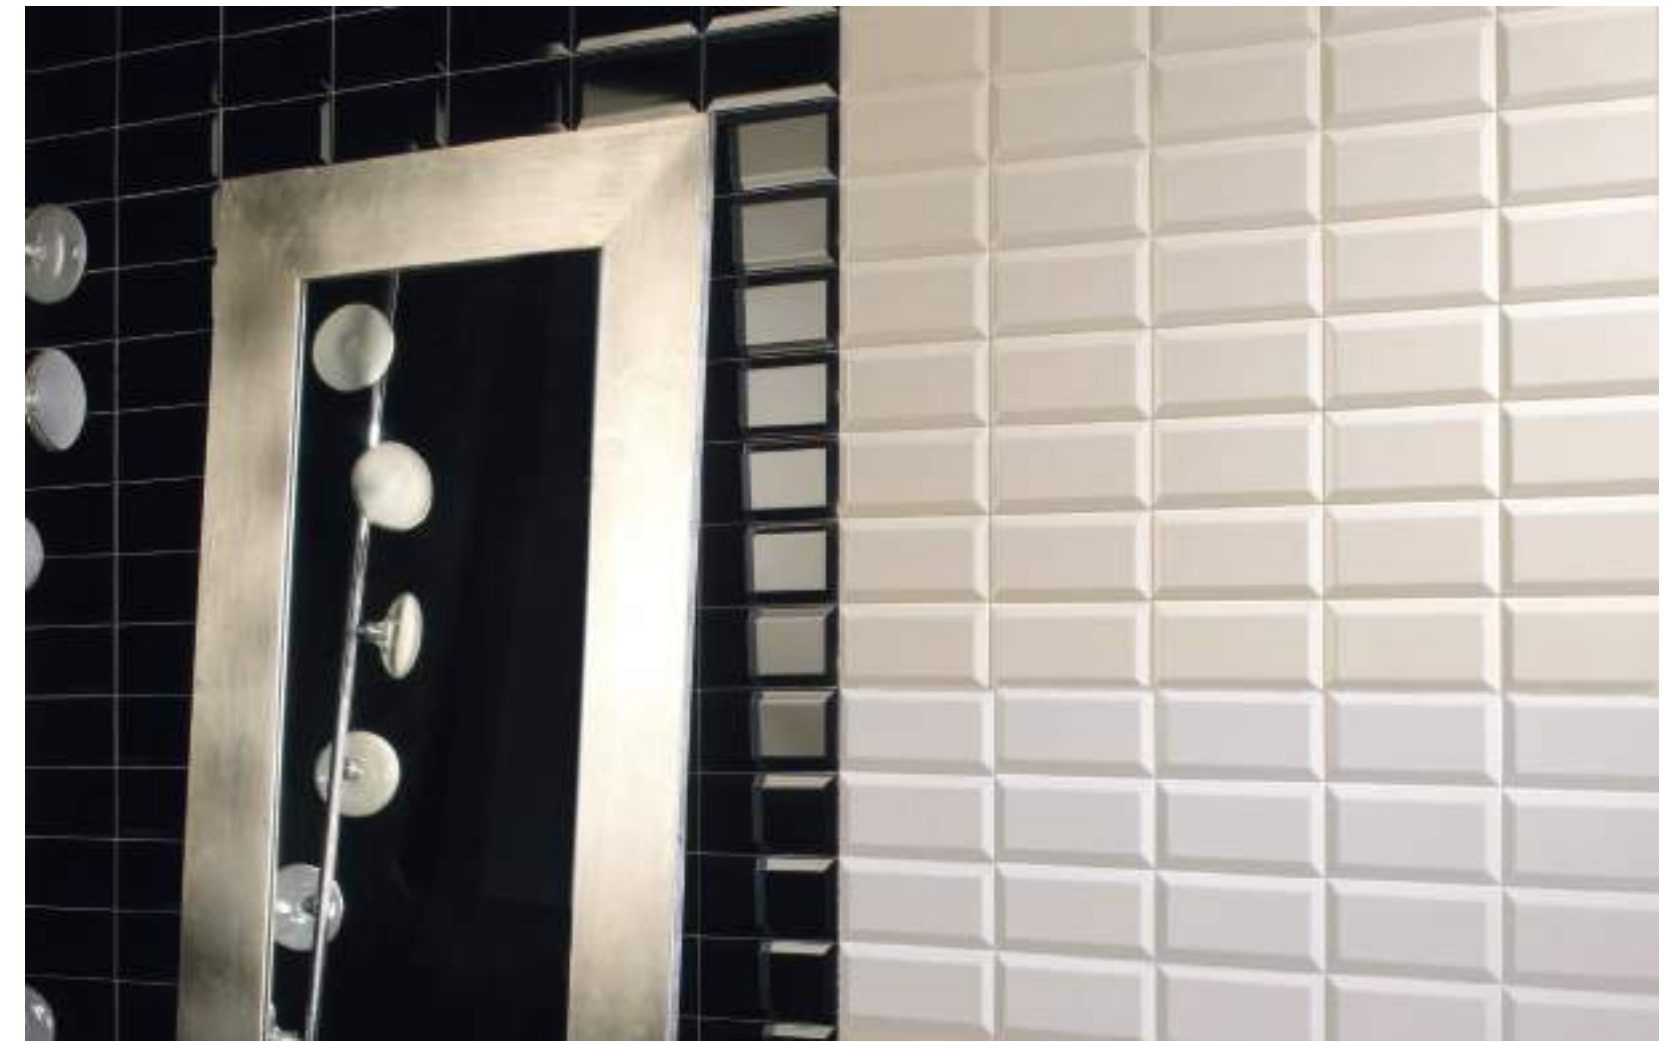

Bisel Negro Brillo 10x20 | Bisel Blanco Brillo 10x20 | Bisel Marfil Brillo 10x20